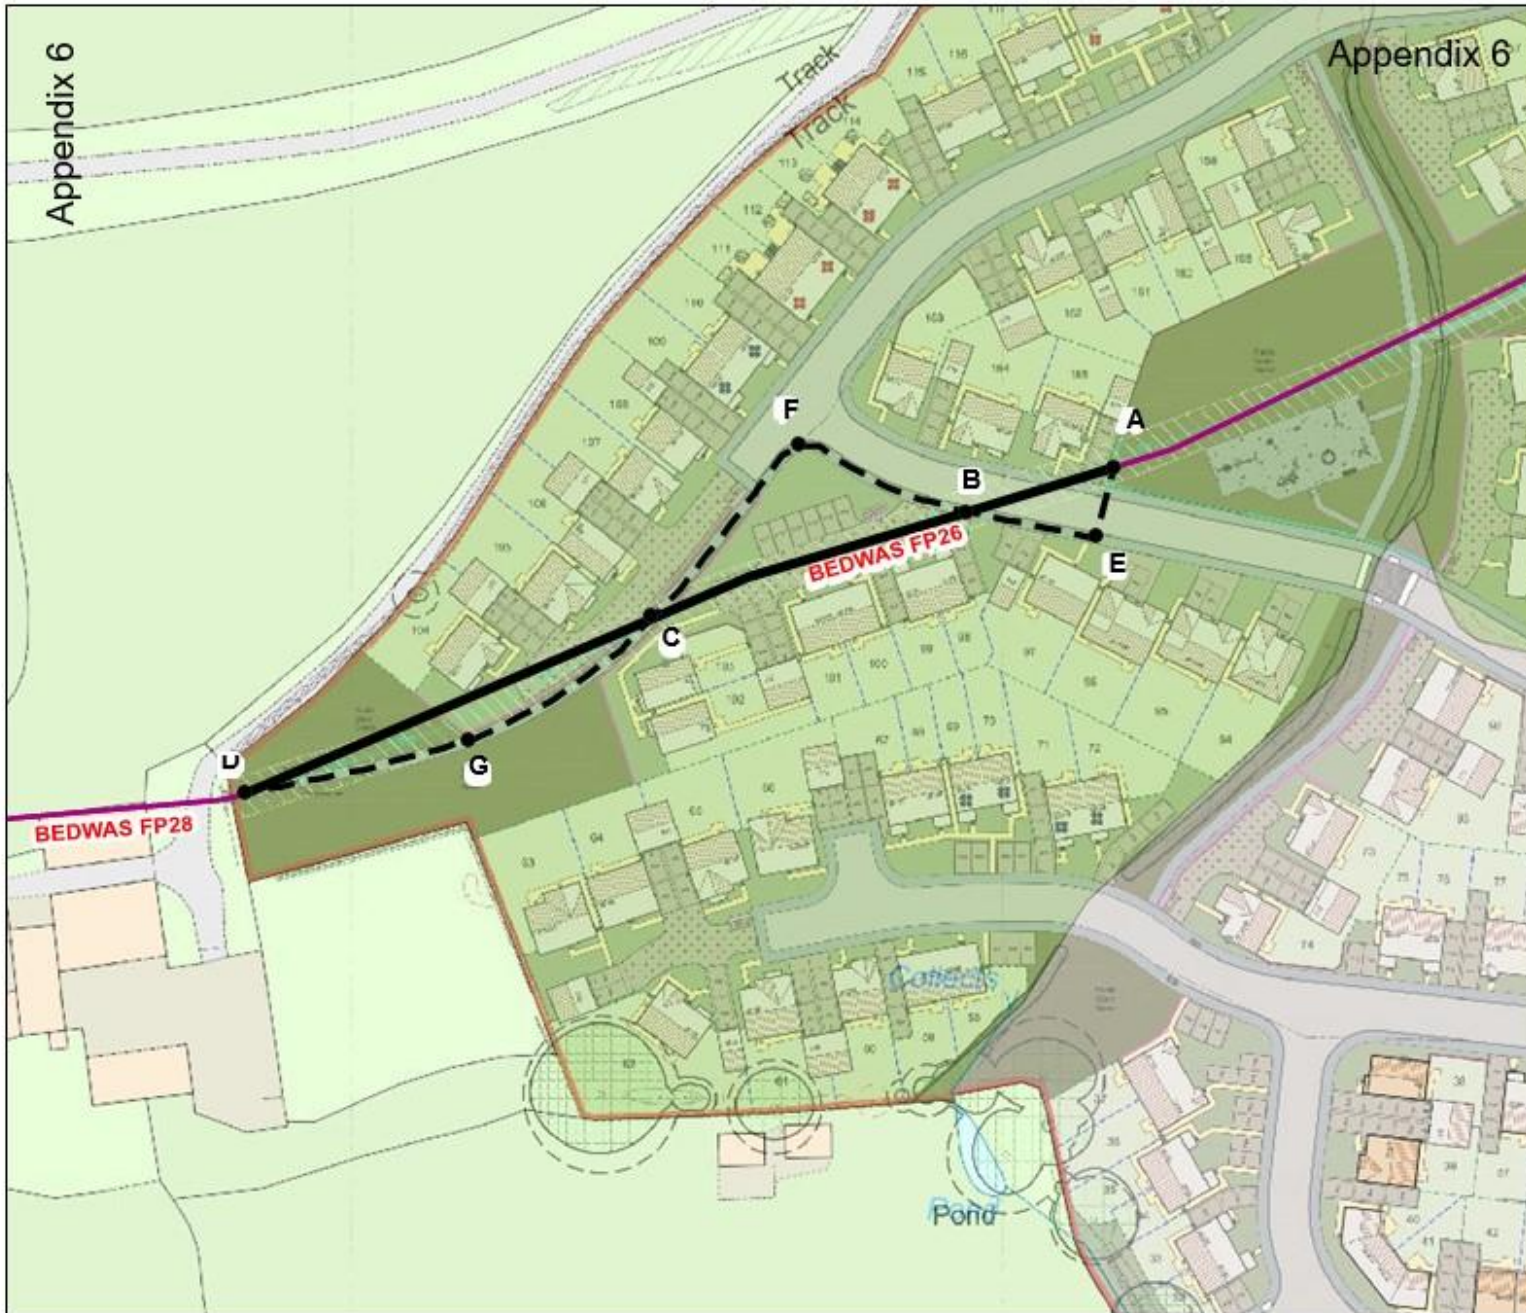

Appendix 6

Appendix 6

Proposed Public Path
Diversion Order
Town and Country Planning
Act 1990 s257
Llanmor Homes,
Bandy Road, Bedwas,
18/PPO/003

Legend

- ~~Uwbyr~~
~~arfaethedig i~~
~~gael ei crewyd /~~
Proposed path
to be created
- ~~Uwbyr~~
~~arfaethedig i~~
~~gael ei~~
~~diddymwyd /~~
Existing path to
be closed
- Heb effeithio
ar...
/ Unaffected
footpath/s

1:1,000 at A4

OS Products: © 100025372, 2020